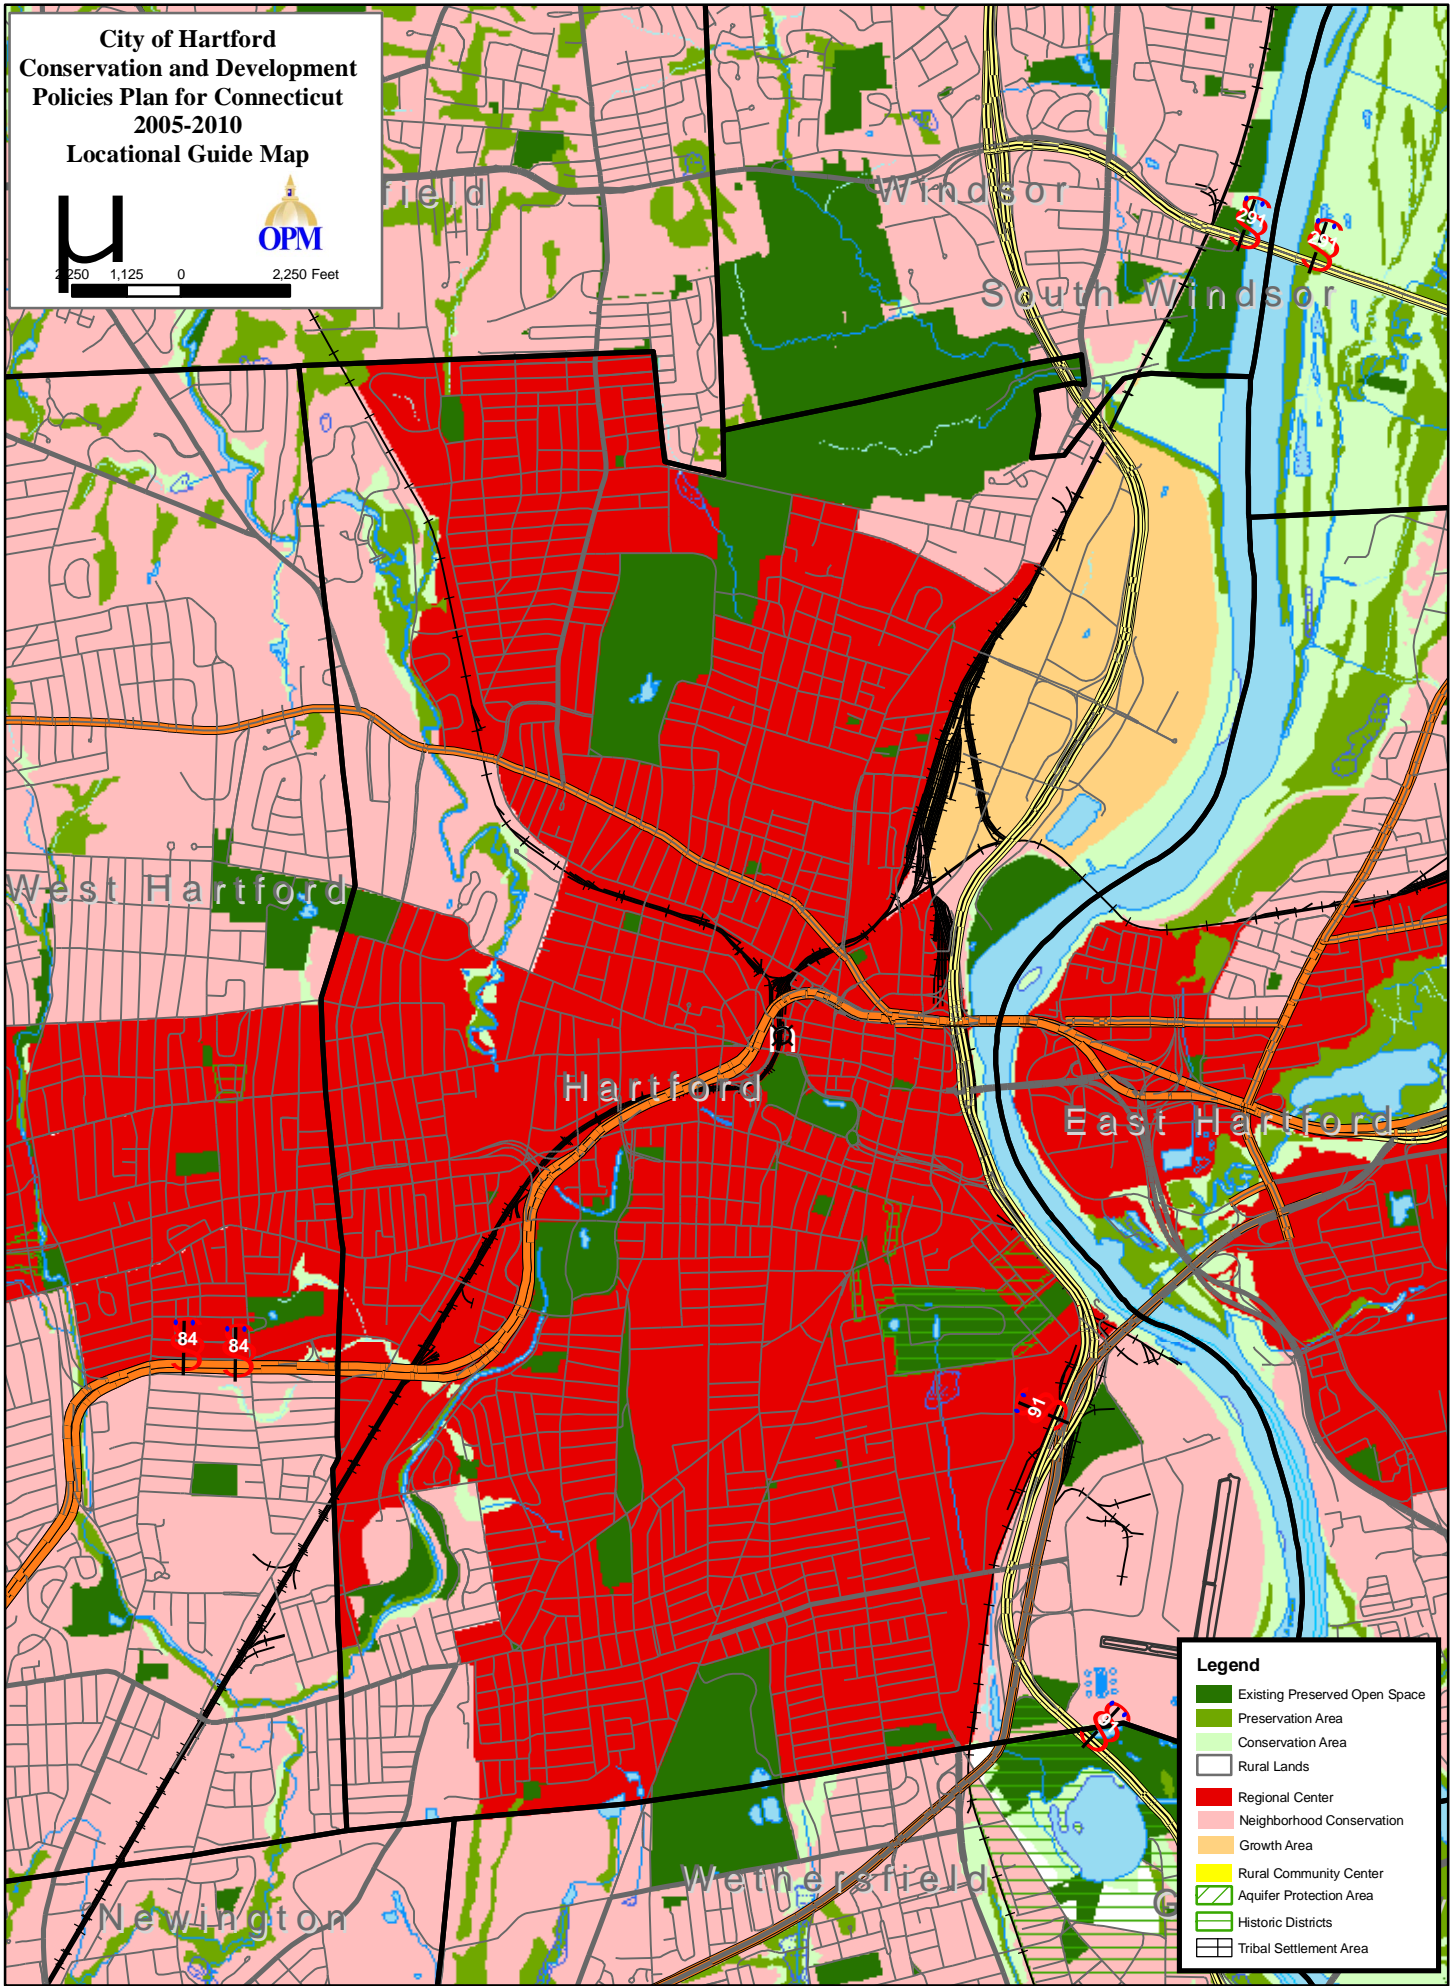

**City of Hartford  
Conservation and Development  
Policies Plan for Connecticut  
2005-2010  
Locational Guide Map**

- Legend**
- Existing Preserved Open Space
  - Preservation Area
  - Conservation Area
  - Rural Lands
  - Regional Center
  - Neighborhood Conservation
  - Growth Area
  - Rural Community Center
  - Aquifer Protection Area
  - Historic Districts
  - Tribal Settlement Area